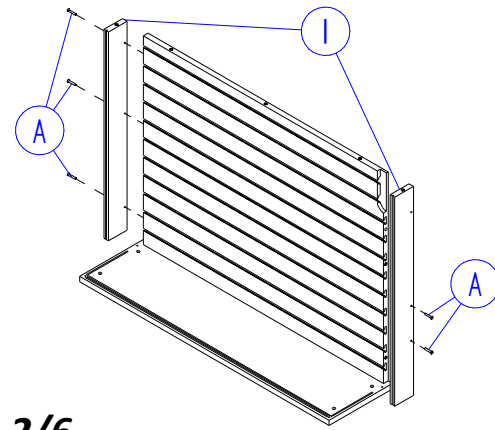

1/6

2/6

LED TECHNICAL DETAILS:
Voltage: AC 230 V → DC 220 V
Frequency: 50 Hz
Power: 10 W Each
Intensity Light: 575 Lm
Color: Warm Light (3000K)

3/6

4/6

1/8

2/8

5/6

6/6

3/8

Please place the display cabinet on the stable surface.

4/8