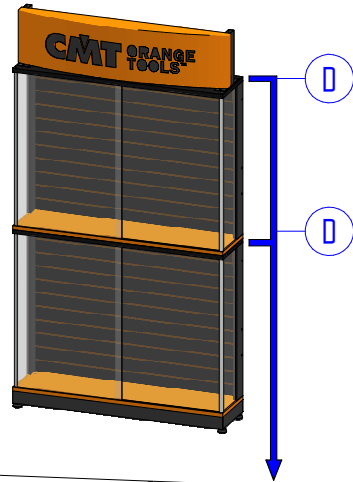

5/8

6/8

CMT ORANGE TOOLS

03.00.0041/42

7/8

8/8