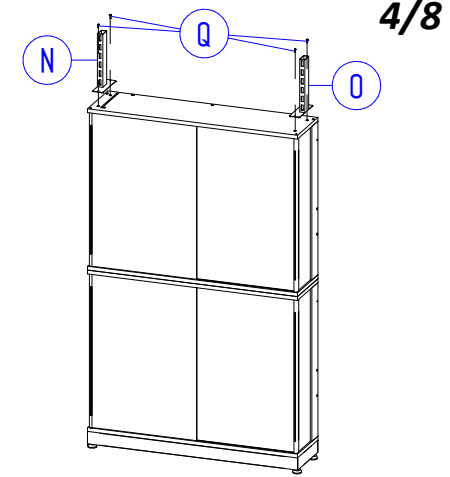

LED TECHNICAL DETAILS:
 Voltage: AC 230 V → DC 220 V
 Frequency: 50 Hz
 Power: 10 W Each
 Intensity Light: 575 Lm
 Color: Warm Light (3000K)

3/6

4/6

1/8

2/8

5/6

6/6

3/8

Please place the display cabinet on the stable surface.

4/8