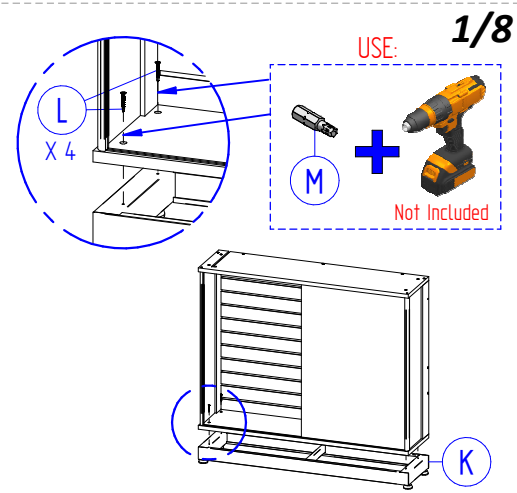

LED TECHNICAL DETAILS:
 Voltage: AC 230 V → DC 220 V
 Frequency: 50 Hz
 Power: 10 W Each
 Intensity Light: 575 Lm
 Color: Warm Light (3000K)

3/6

4/6

1/8

2/8

5/6

6/6

3/8

Please place the display cabinet on the stable surface.

4/8