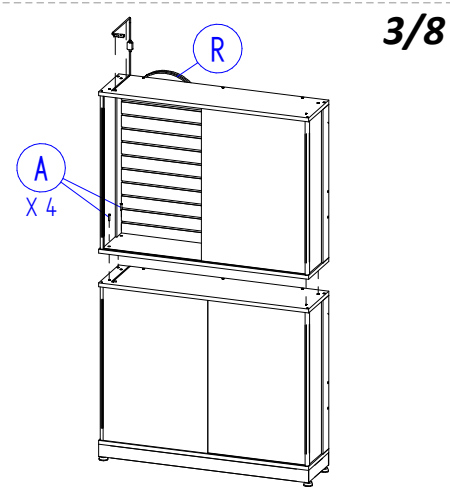

LED TECHNICAL DETAILS:
 Voltage: AC 230 V → DC 220 V
 Frequency: 50 Hz
 Power: 10 W Each
 Intensity Light: 575 Lm
 Color: Warm Light (3000K)

3/6

4/6

1/8

2/8

5/6

6/6

3/8

Please place the display cabinet on the stable surface.

4/8