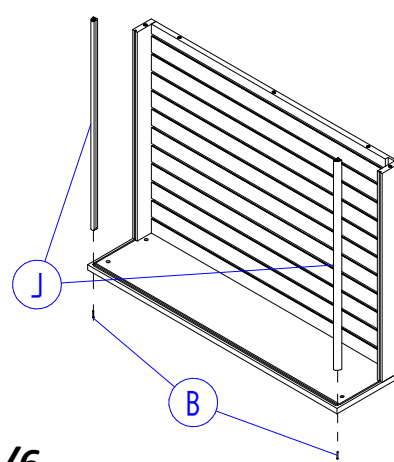

LED TECHNICAL DETAILS:
 Voltage: AC 230 V → DC 220 V
 Frequency: 50 Hz
 Power: 10 W Each
 Intensity Light: 575 Lm
 Color: Warm Light (3000K)

3/6

4/6

1/8

2/8

5/6

6/6

3/8

Please place the display cabinet on the stable surface.

4/8