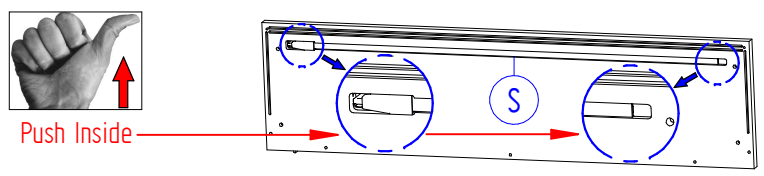

5/8

6/8

CMT ORANGE TOOLS

03.00.0041/42

7/8

8/8