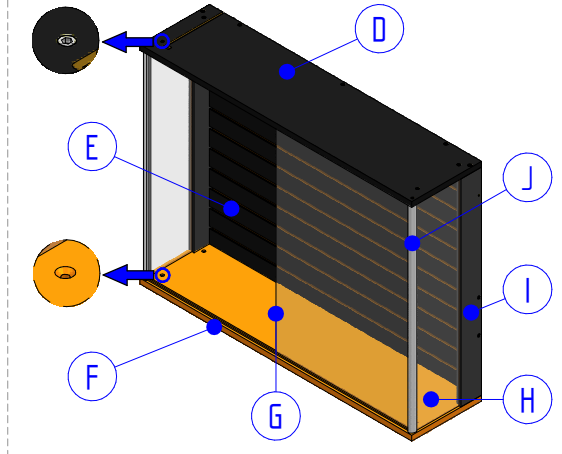

CMT ORANGE TOOLS

03.00.0041/42