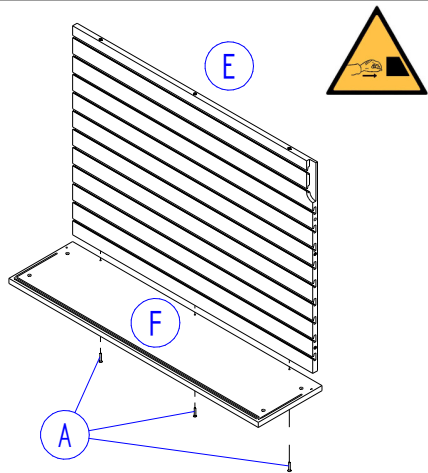

1/6

2/6

LED TECHNICAL DETAILS:
Voltage: AC 230 V → DC 220 V
Frequency: 50 Hz
Power: 10 W Each
Intensity Light: 575 Lm
Color: Warm Light (3000K)

3/6

4/6

1/8

2/8

5/6

6/6

3/8

Please place the display cabinet on the stable surface.

4/8