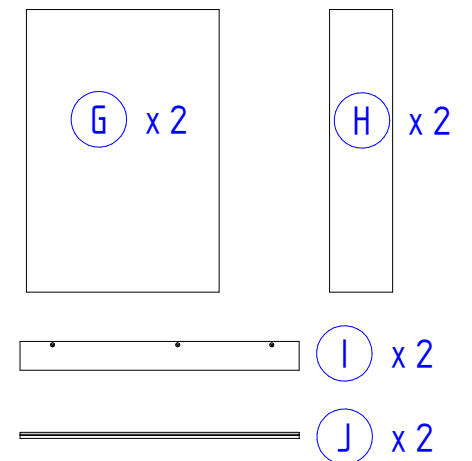

5/8

6/8

CMT ORANGE TOOLS

03.00.0041/42

7/8

8/8

1/6

2/6

LED TECHNICAL DETAILS:
 Voltage: AC 230 V → DC 220 V
 Frequency: 50 Hz
 Power: 10 W Each
 Intensity Light: 575 Lm
 Color: Warm Light (3000K)

3/6

4/6

1/8

2/8

5/6

6/6

3/8

Please place the display cabinet on the stable surface.

4/8