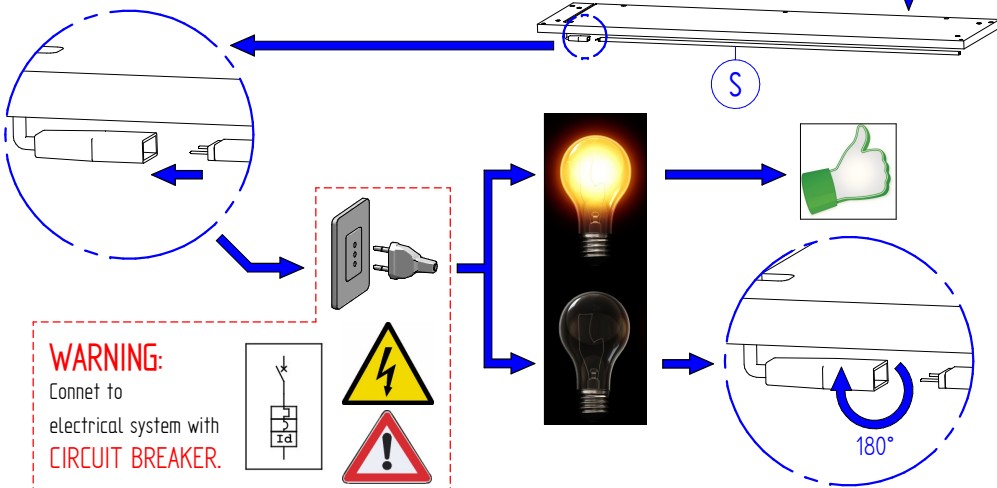

5/8

6/8

CMT ORANGE TOOLS

03.00.0041/42

7/8

8/8