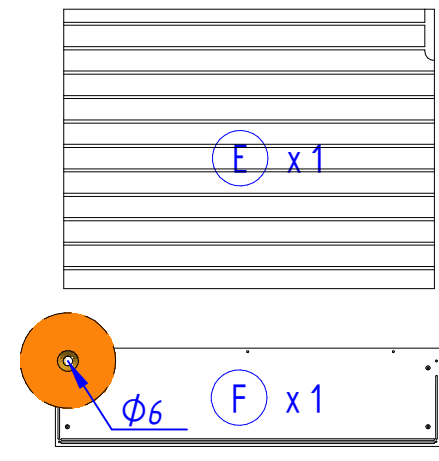

5/8

6/8

CMT ORANGE TOOLS

03.00.0041/42

7/8

8/8