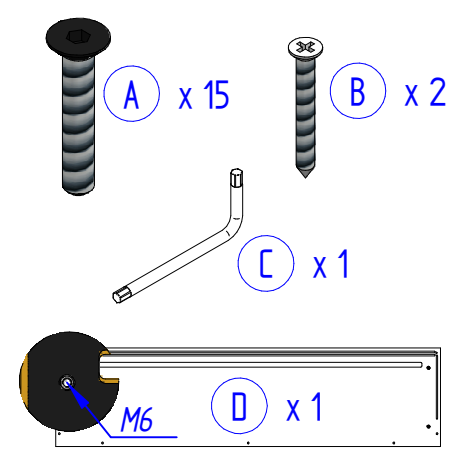

5/8

6/8

CMT ORANGE TOOLS

03.00.0041/42

7/8

8/8

1/6

2/6

LED TECHNICAL DETAILS:
 Voltage: AC 230 V → DC 220 V
 Frequency: 50 Hz
 Power: 10 W Each
 Intensity Light: 575 Lm
 Color: Warm Light (3000K)

3/6

4/6

1/8

2/8

5/6

6/6

3/8

Please place the display cabinet on the stable surface.

4/8