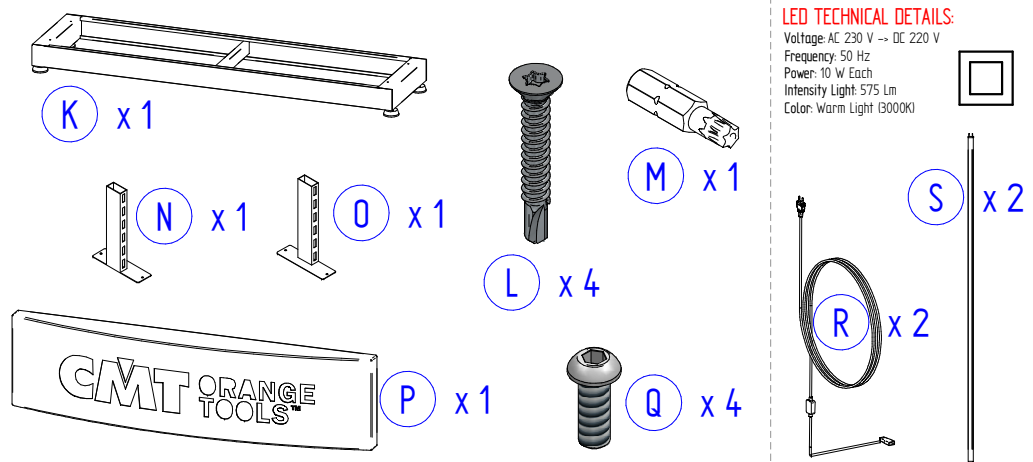

LED TECHNICAL DETAILS:
 Voltage: AC 230 V → DC 220 V
 Frequency: 50 Hz
 Power: 10 W Each
 Intensity Light: 575 Lm
 Color: Warm Light (3000K)

3/6

4/6

1/8

2/8

5/6

6/6

3/8

Please place the display cabinet on the stable surface.

4/8