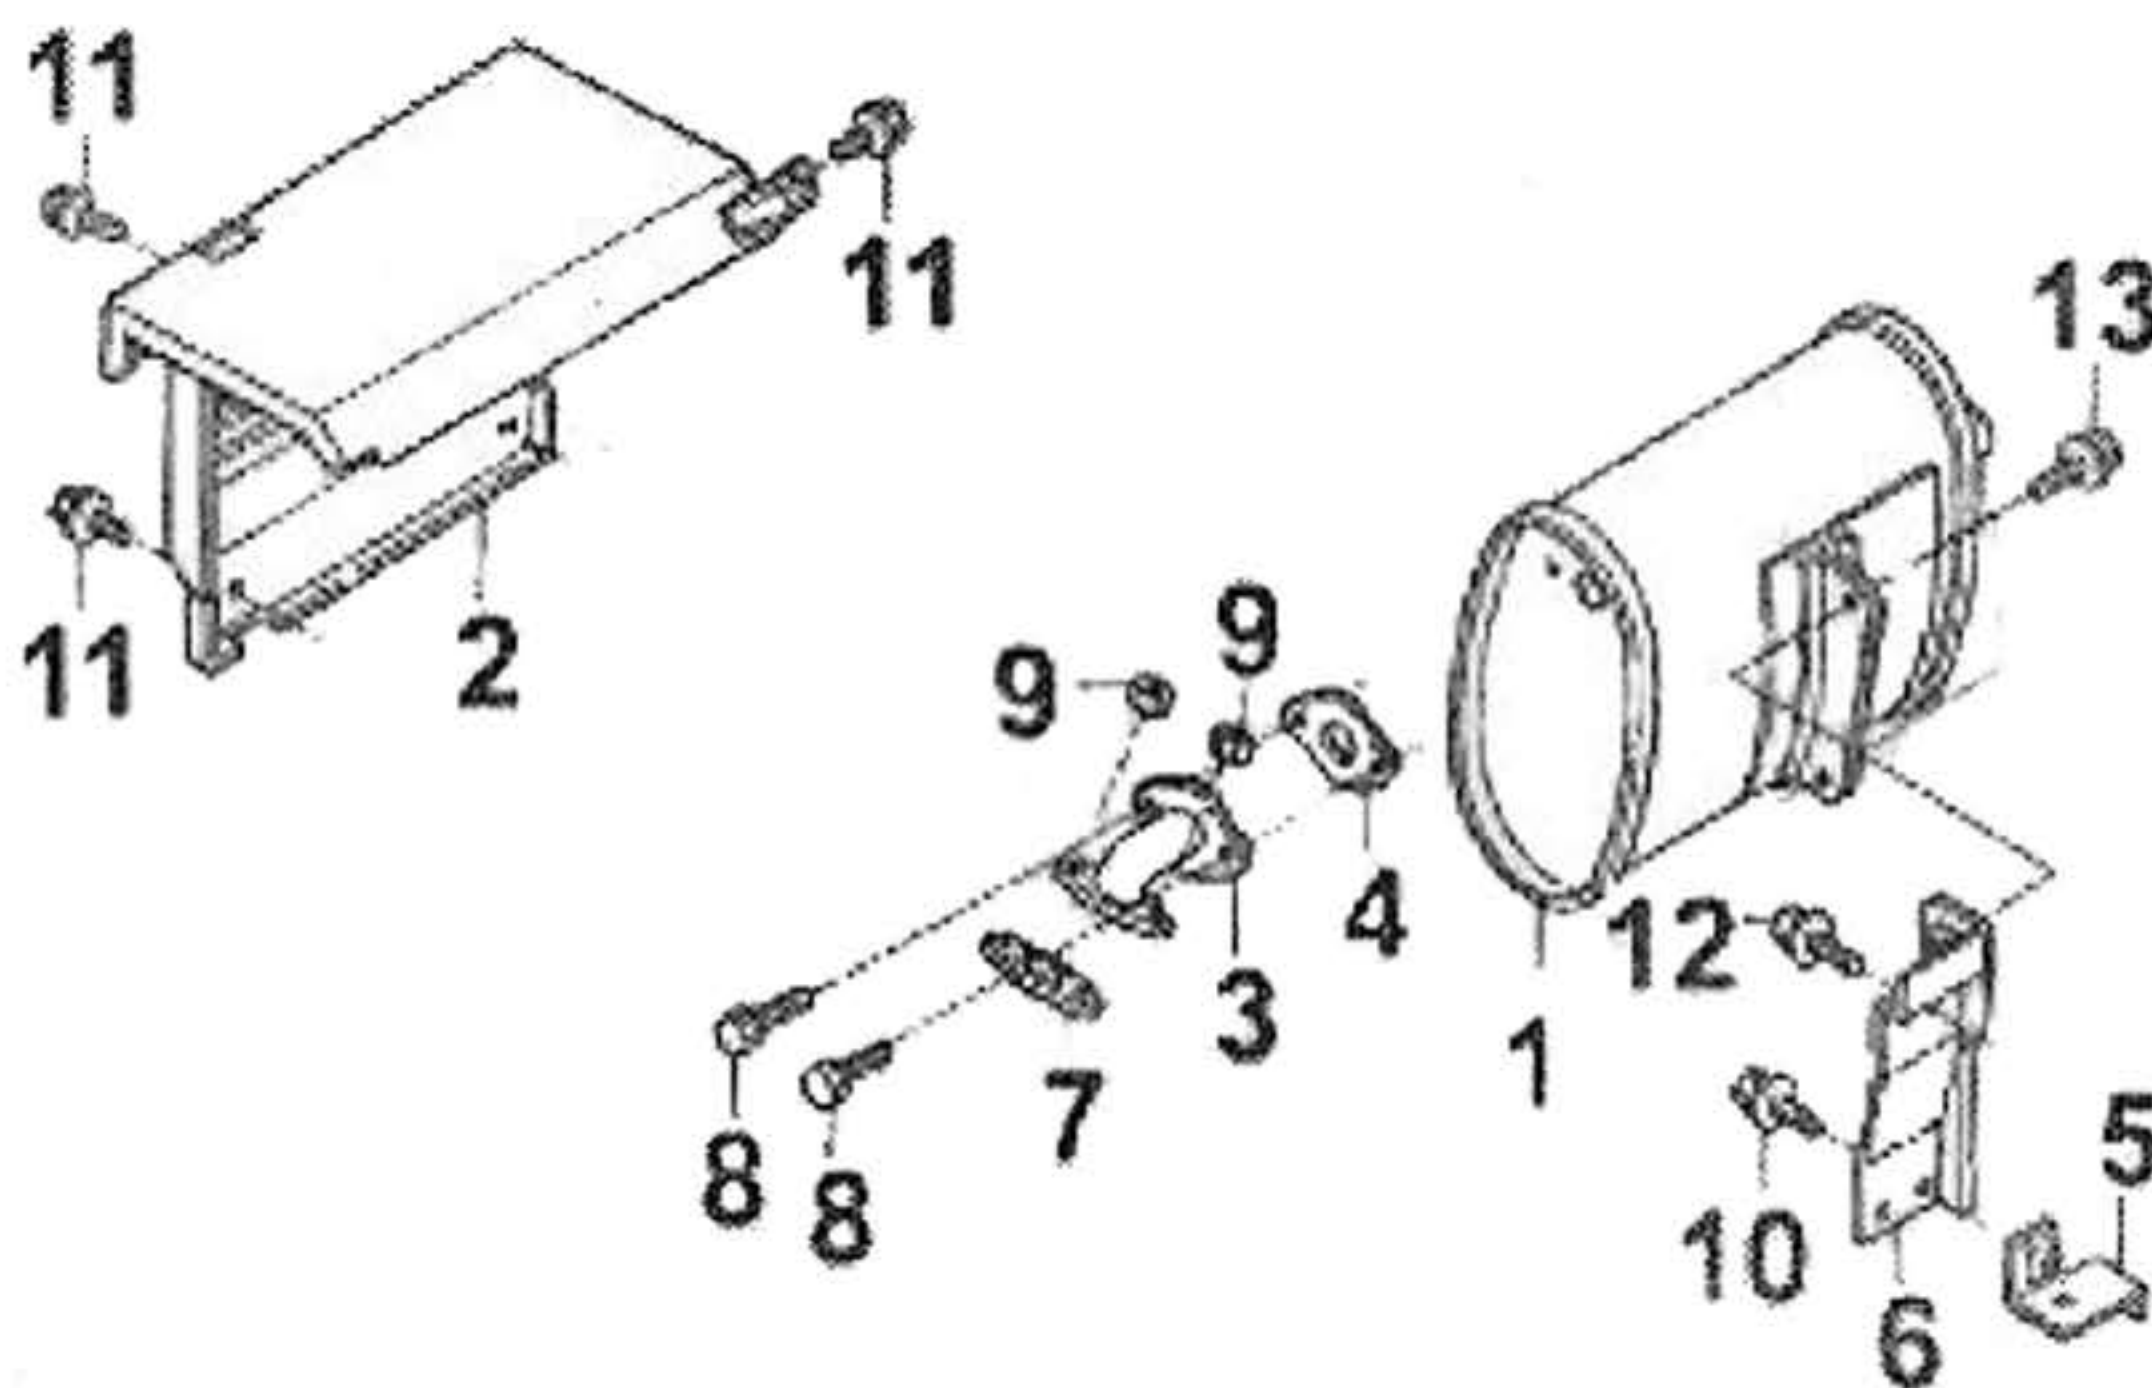

AIR CLEANER

MUFFLER COMP