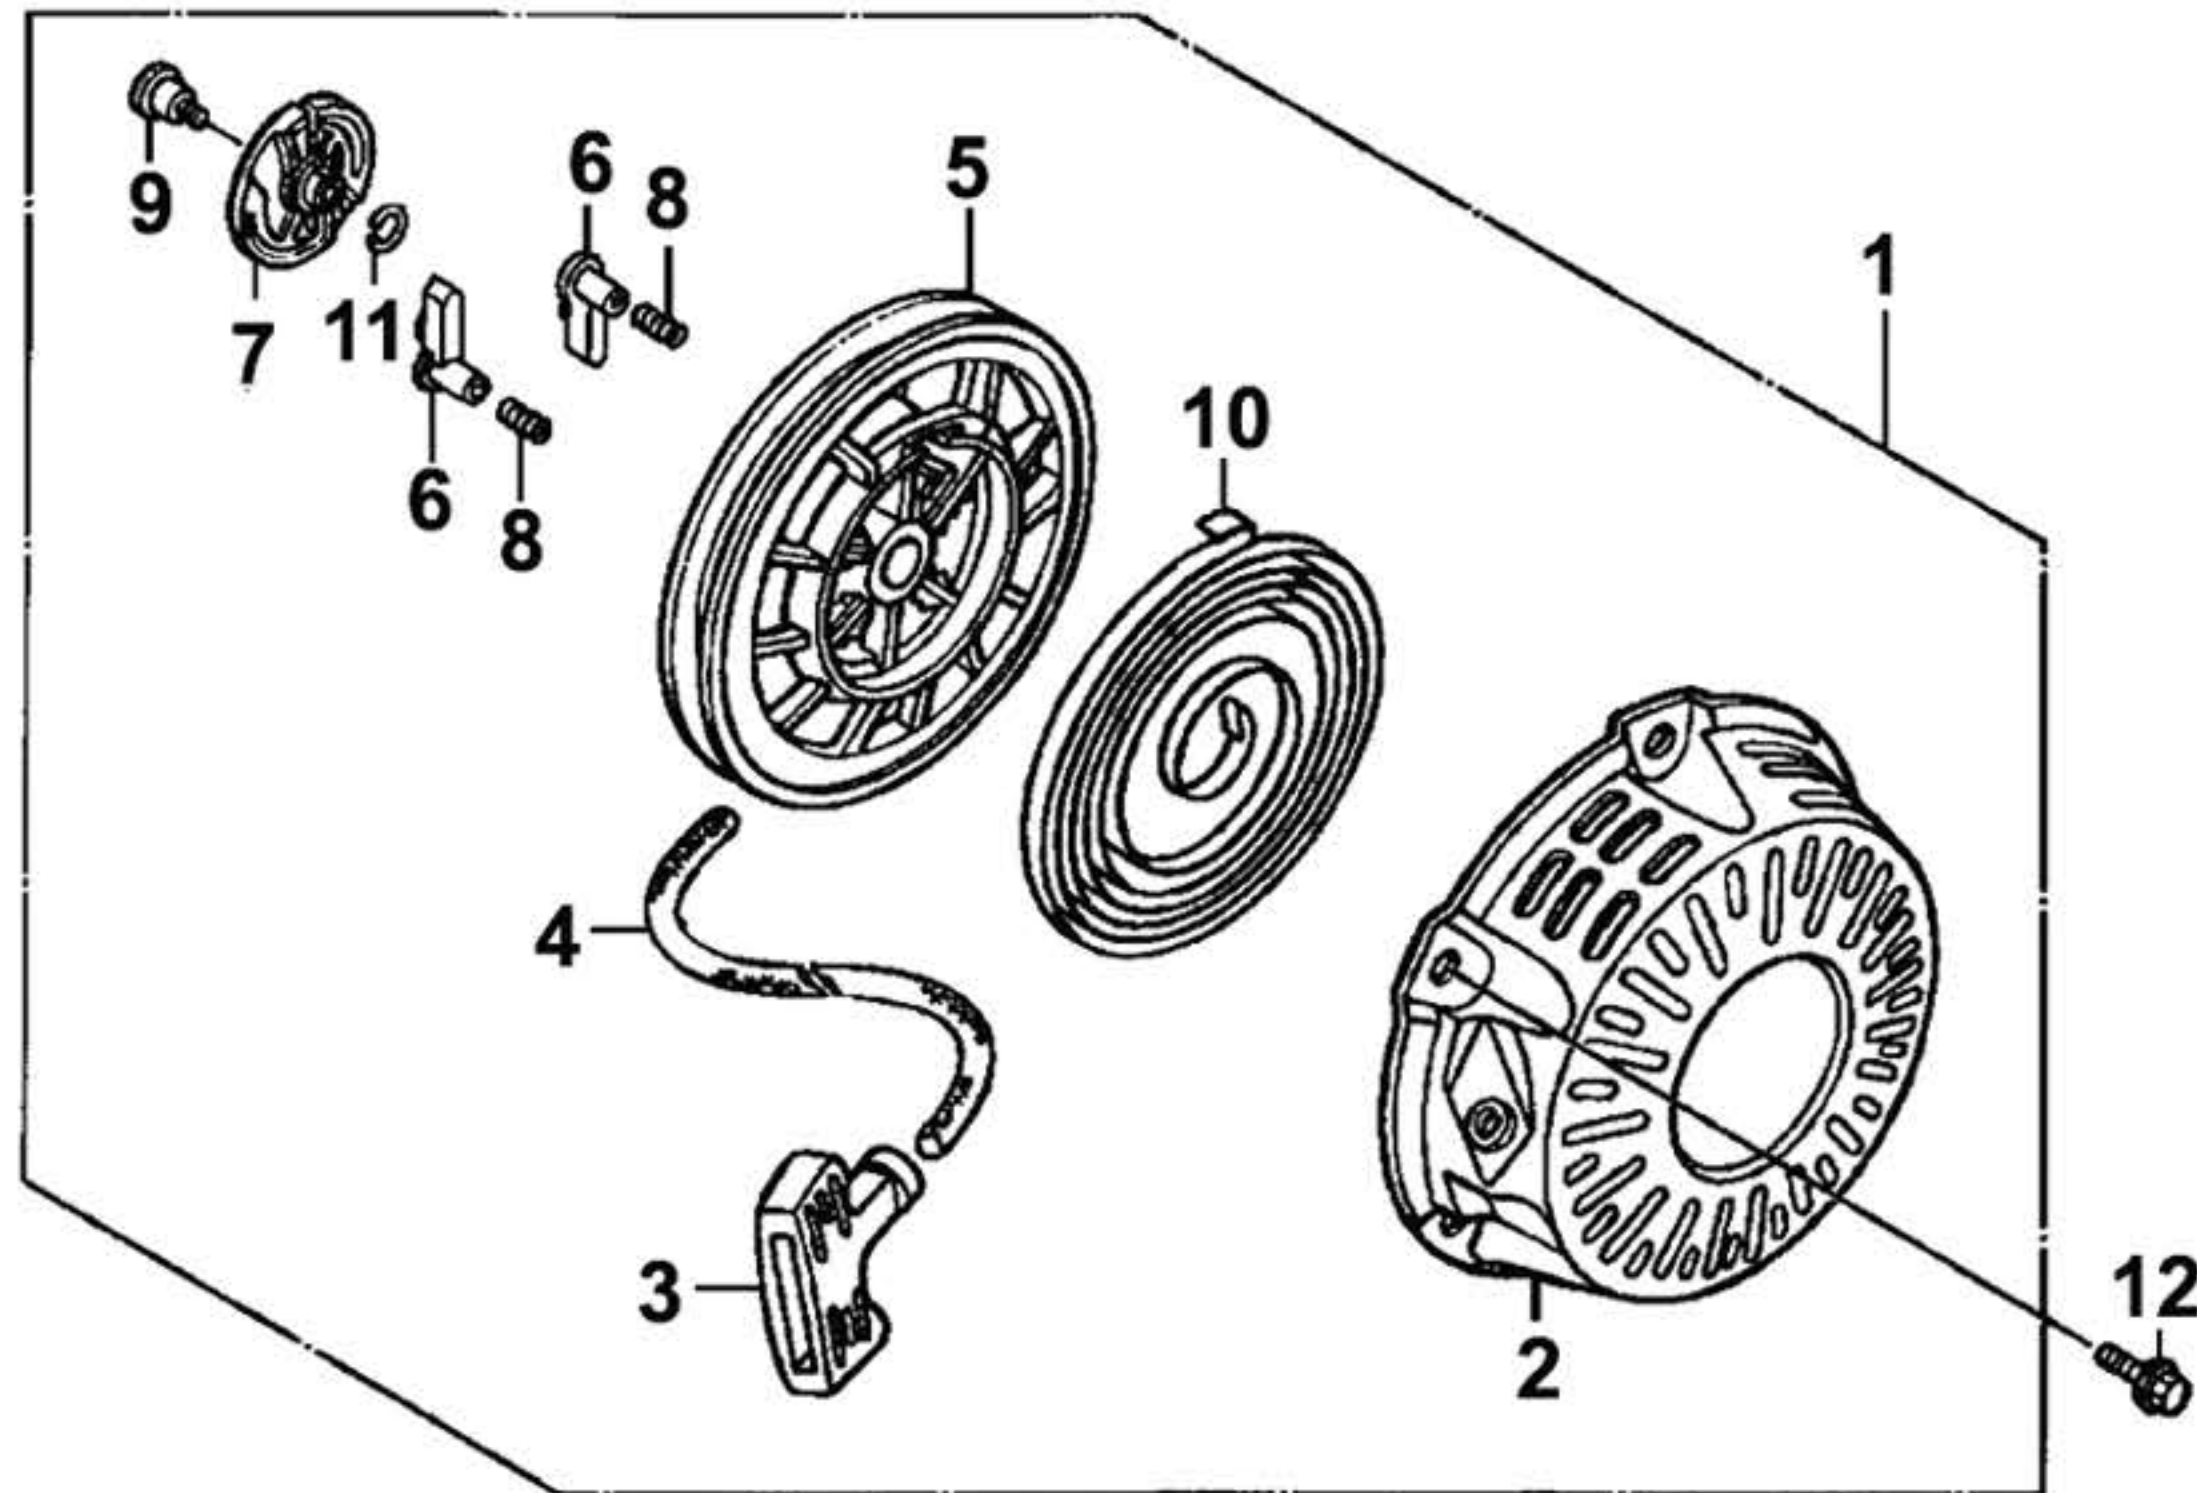

CRANKCASE COVER

CRANKSHAFT PISTON

PT900

CAMSHAFT

CARBURETOR

PT900

RECOIL STARTER

FAN COVER