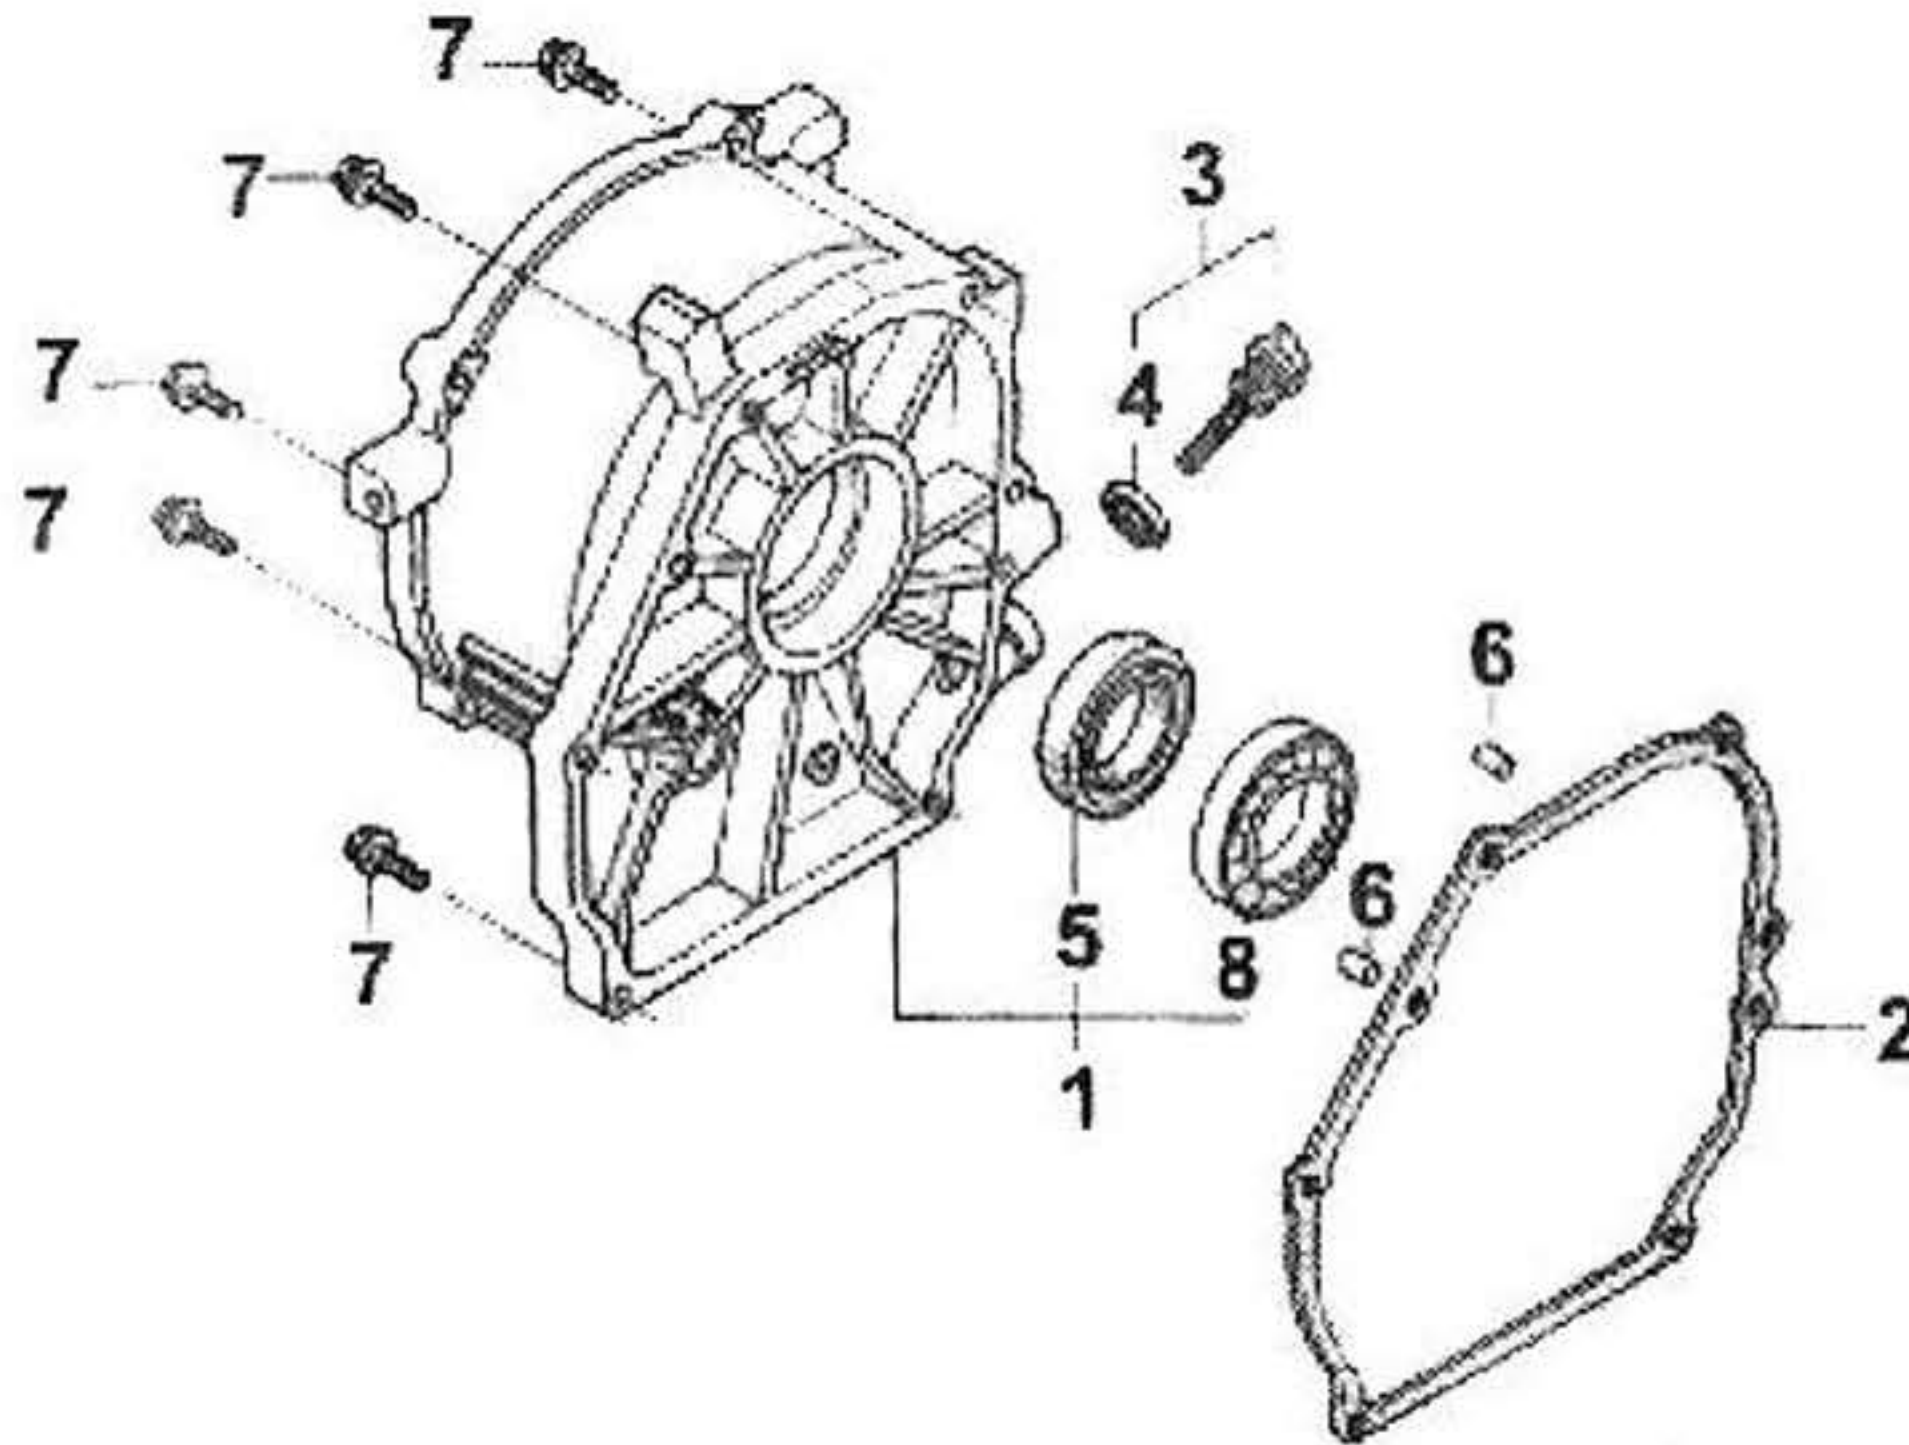

CRANKCASE COVER

CRANKSHAFT PISTON

PT900

CAMSHAFT

CARBURETOR

PT900

RECOIL STARTER

FAN COVER

PT900

CONTROL

FLYWHEEL

PT900

AIR CLEANER

MUFFLER COMP

FUEL TANK

CONTROL PANEL