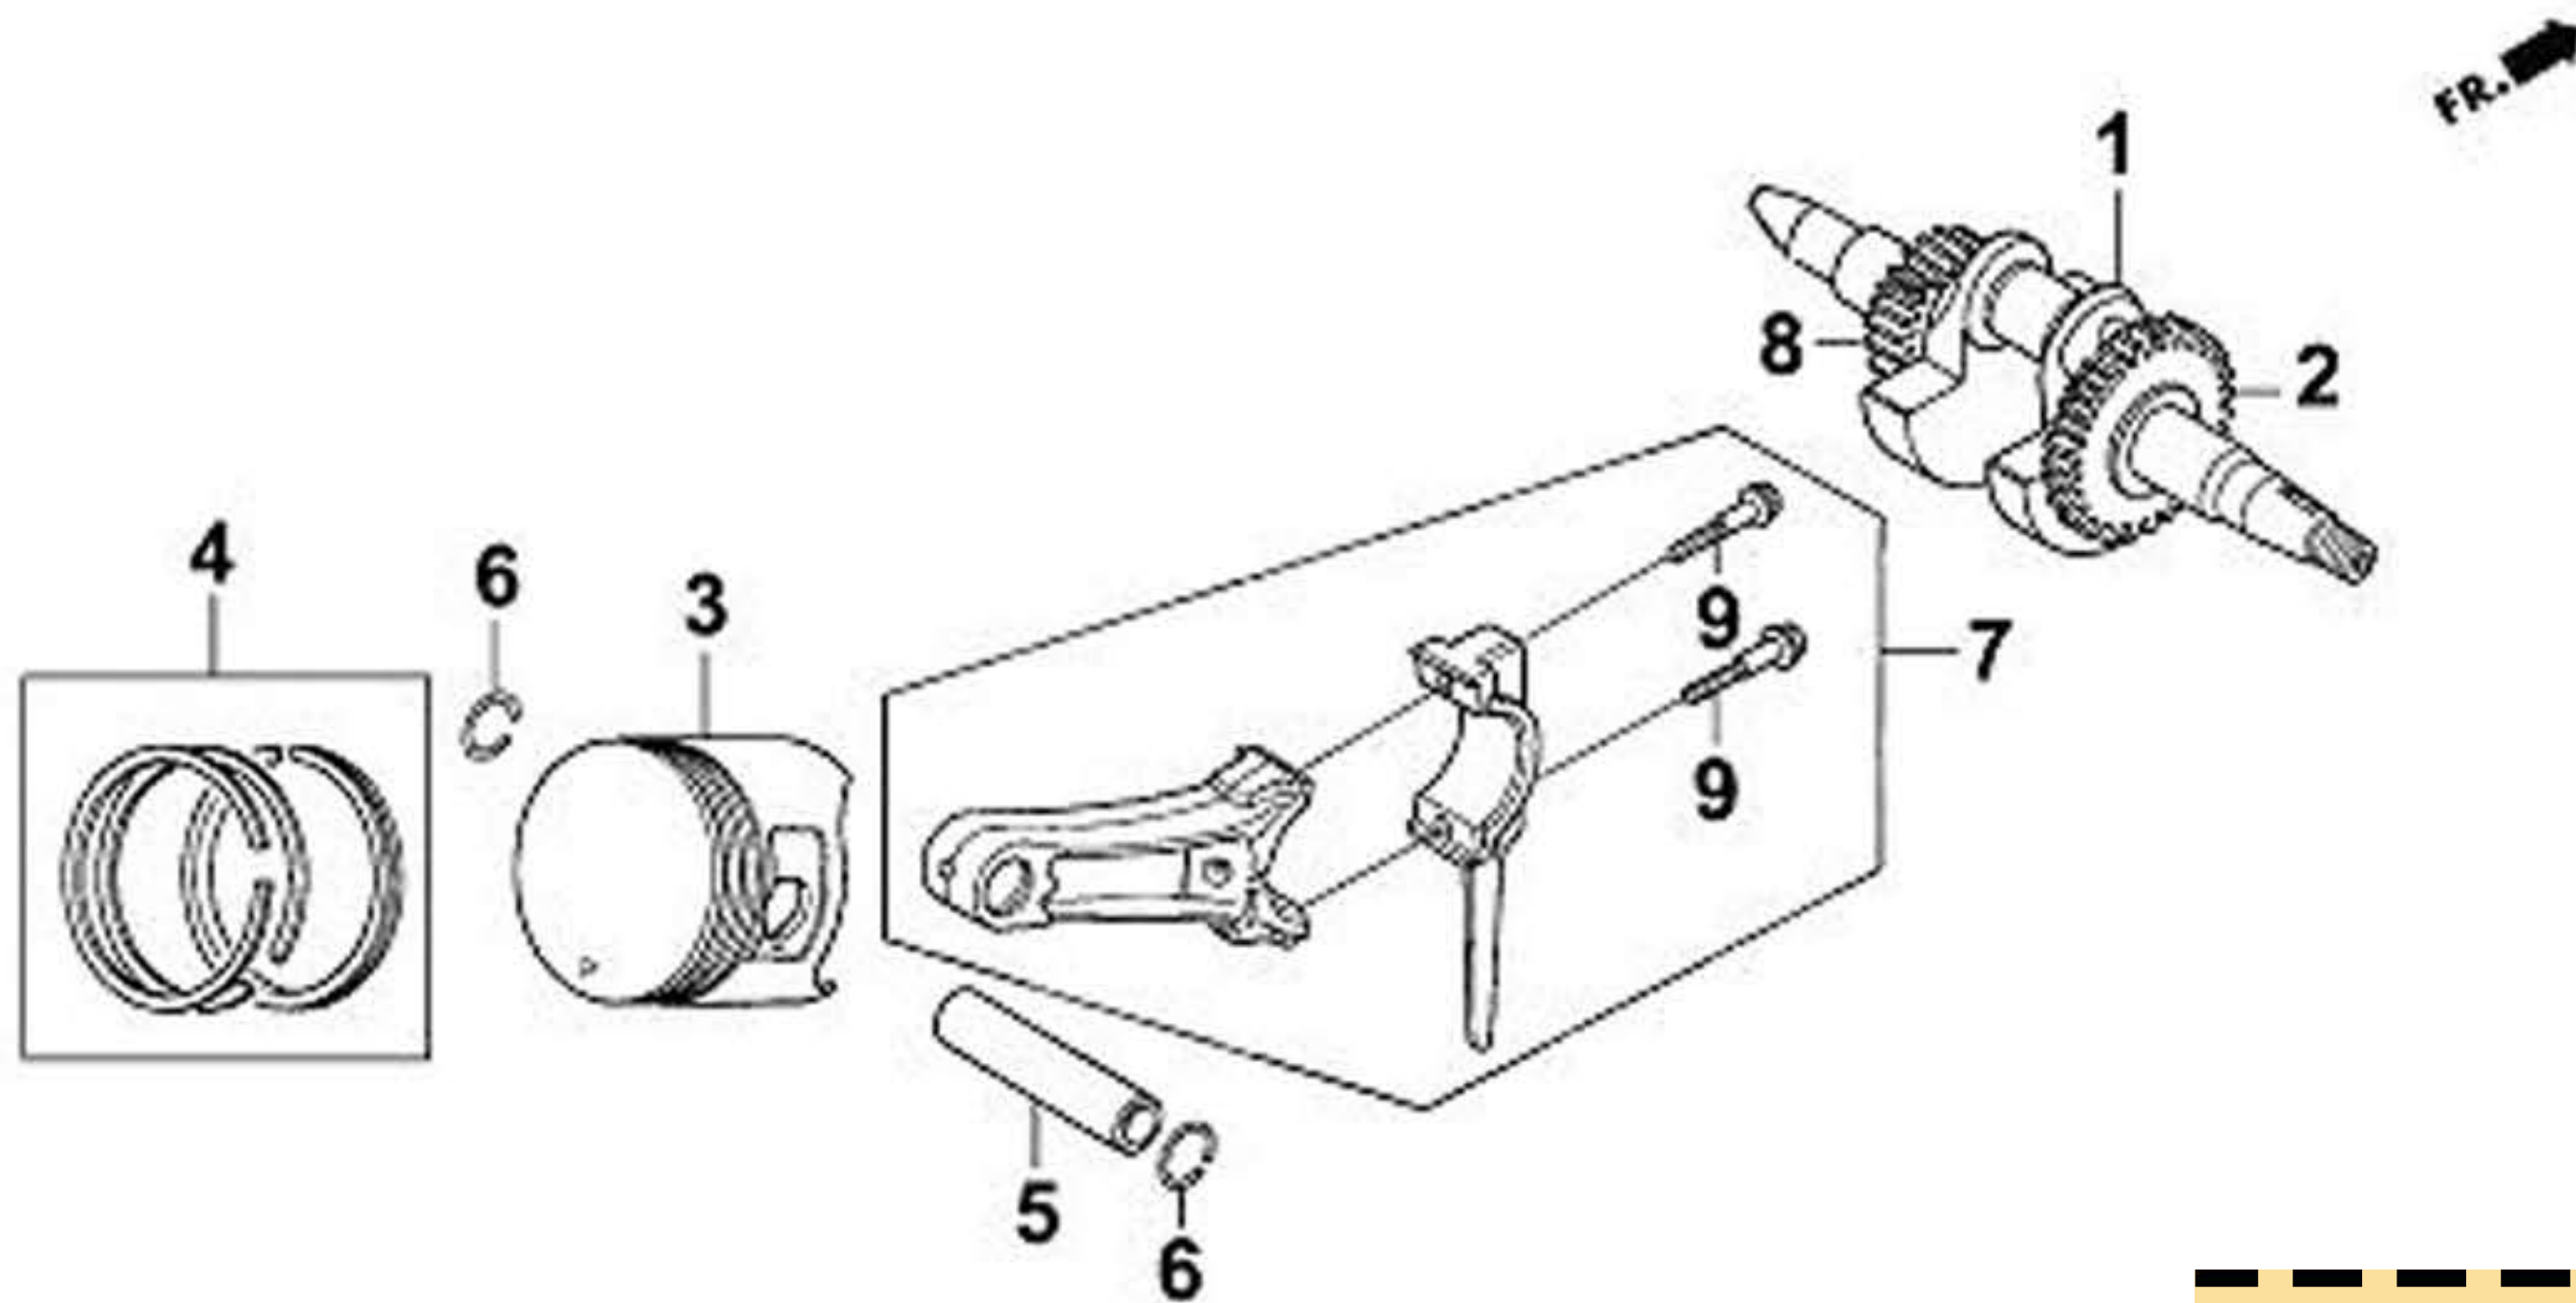

CRANKCASE COVER

CRANKSHAFT PISTON

PT900

CAMSHAFT

CARBURETOR

PT900

RECOIL STARTER

FAN COVER

PT900

CONTROL

FLYWHEEL

PT900

AIR CLEANER

MUFFLER COMP

FUEL TANK

CONTROL PANEL