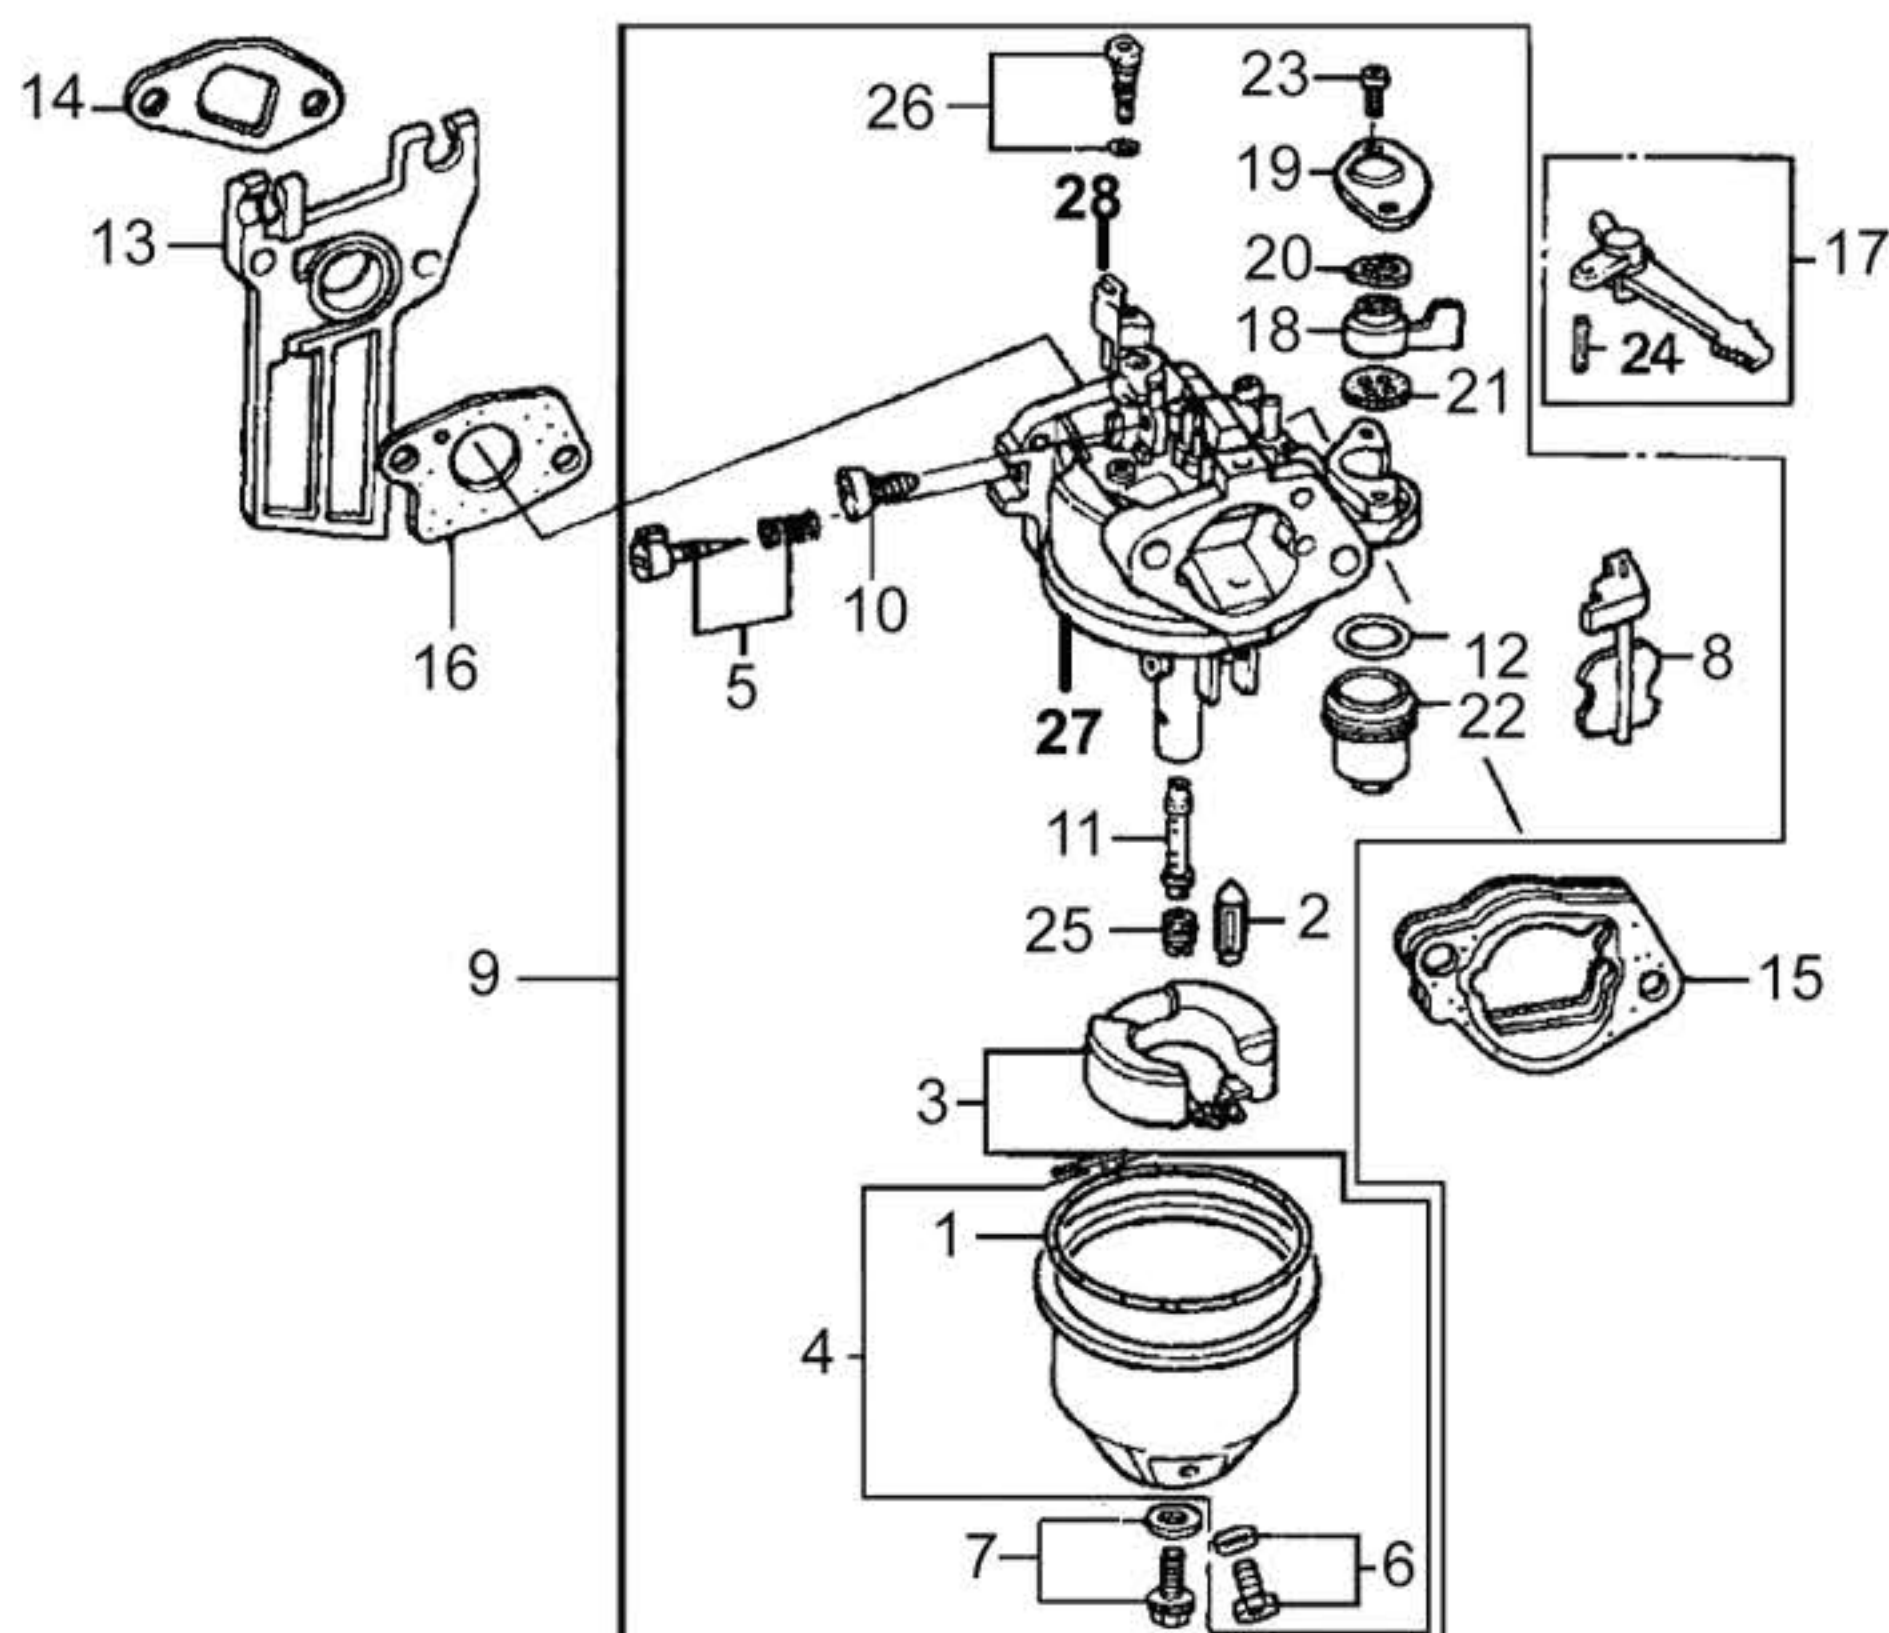

CRANKCASE COVER

CRANKSHAFT PISTON

PT900

CAMSHAFT

CARBURETOR

PT900

RECOIL STARTER

FAN COVER

PT900

CONTROL

FLYWHEEL

PT900

AIR CLEANER

MUFFLER COMP

FUEL TANK

CONTROL PANEL

PT900

FRAME