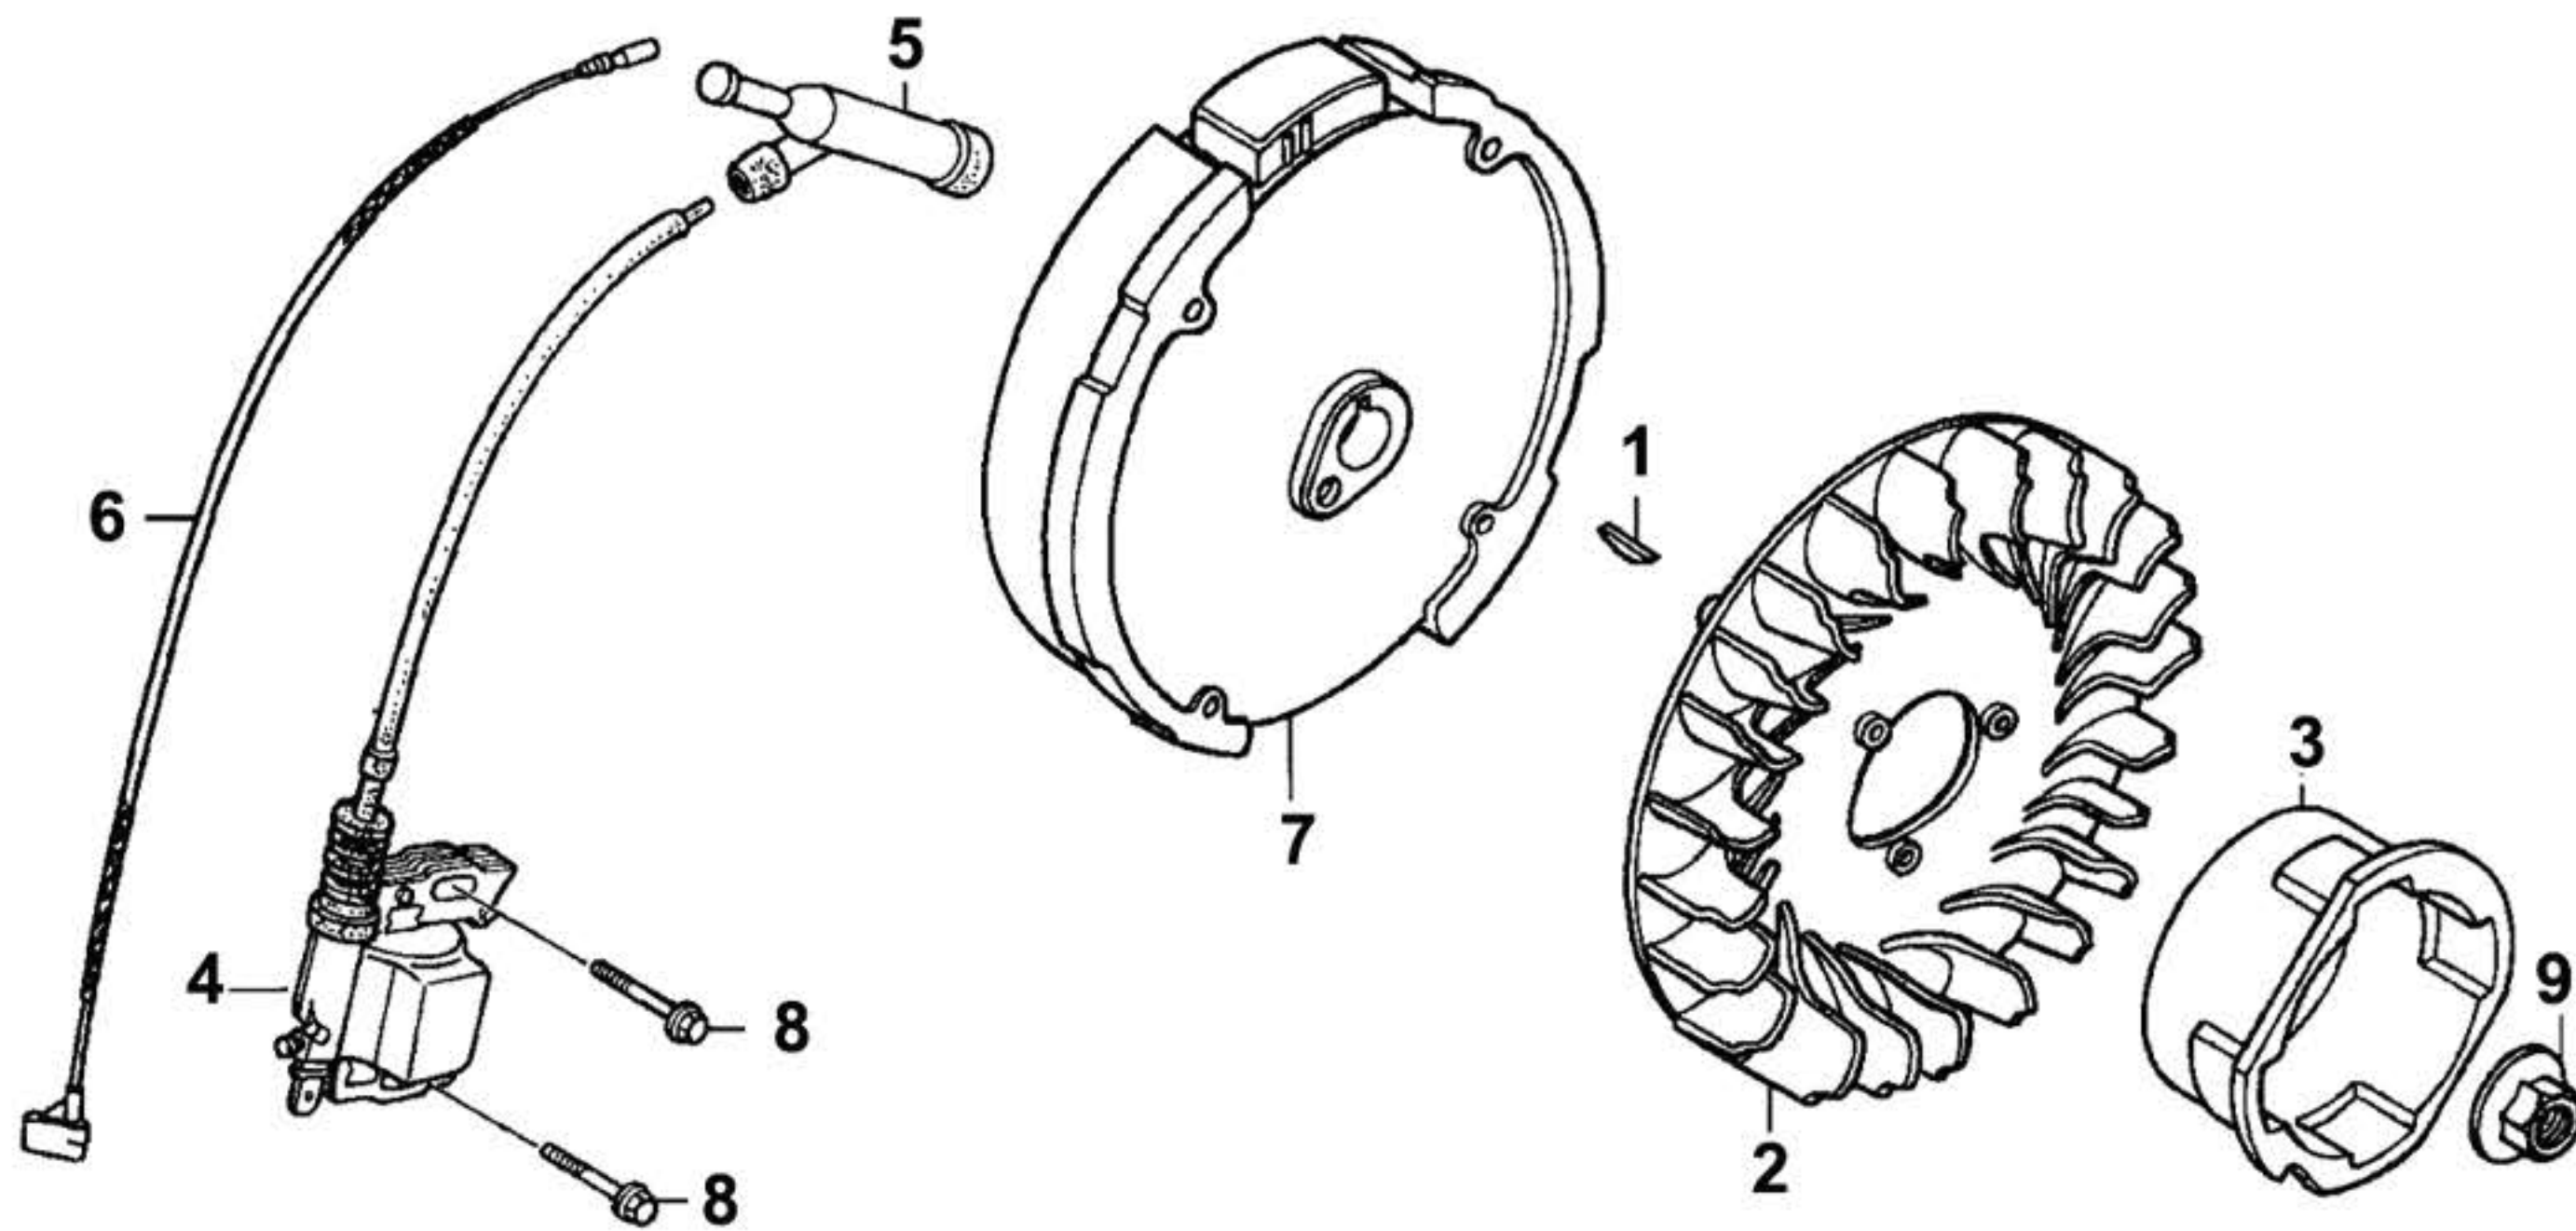

CRANKCASE COVER

CRANKSHAFT PISTON

PT900

CAMSHAFT

CARBURETOR

PT900

RECOIL STARTER

FAN COVER

PT900

CONTROL

FLYWHEEL

PT900

AIR CLEANER

MUFFLER COMP

FUEL TANK

CONTROL PANEL