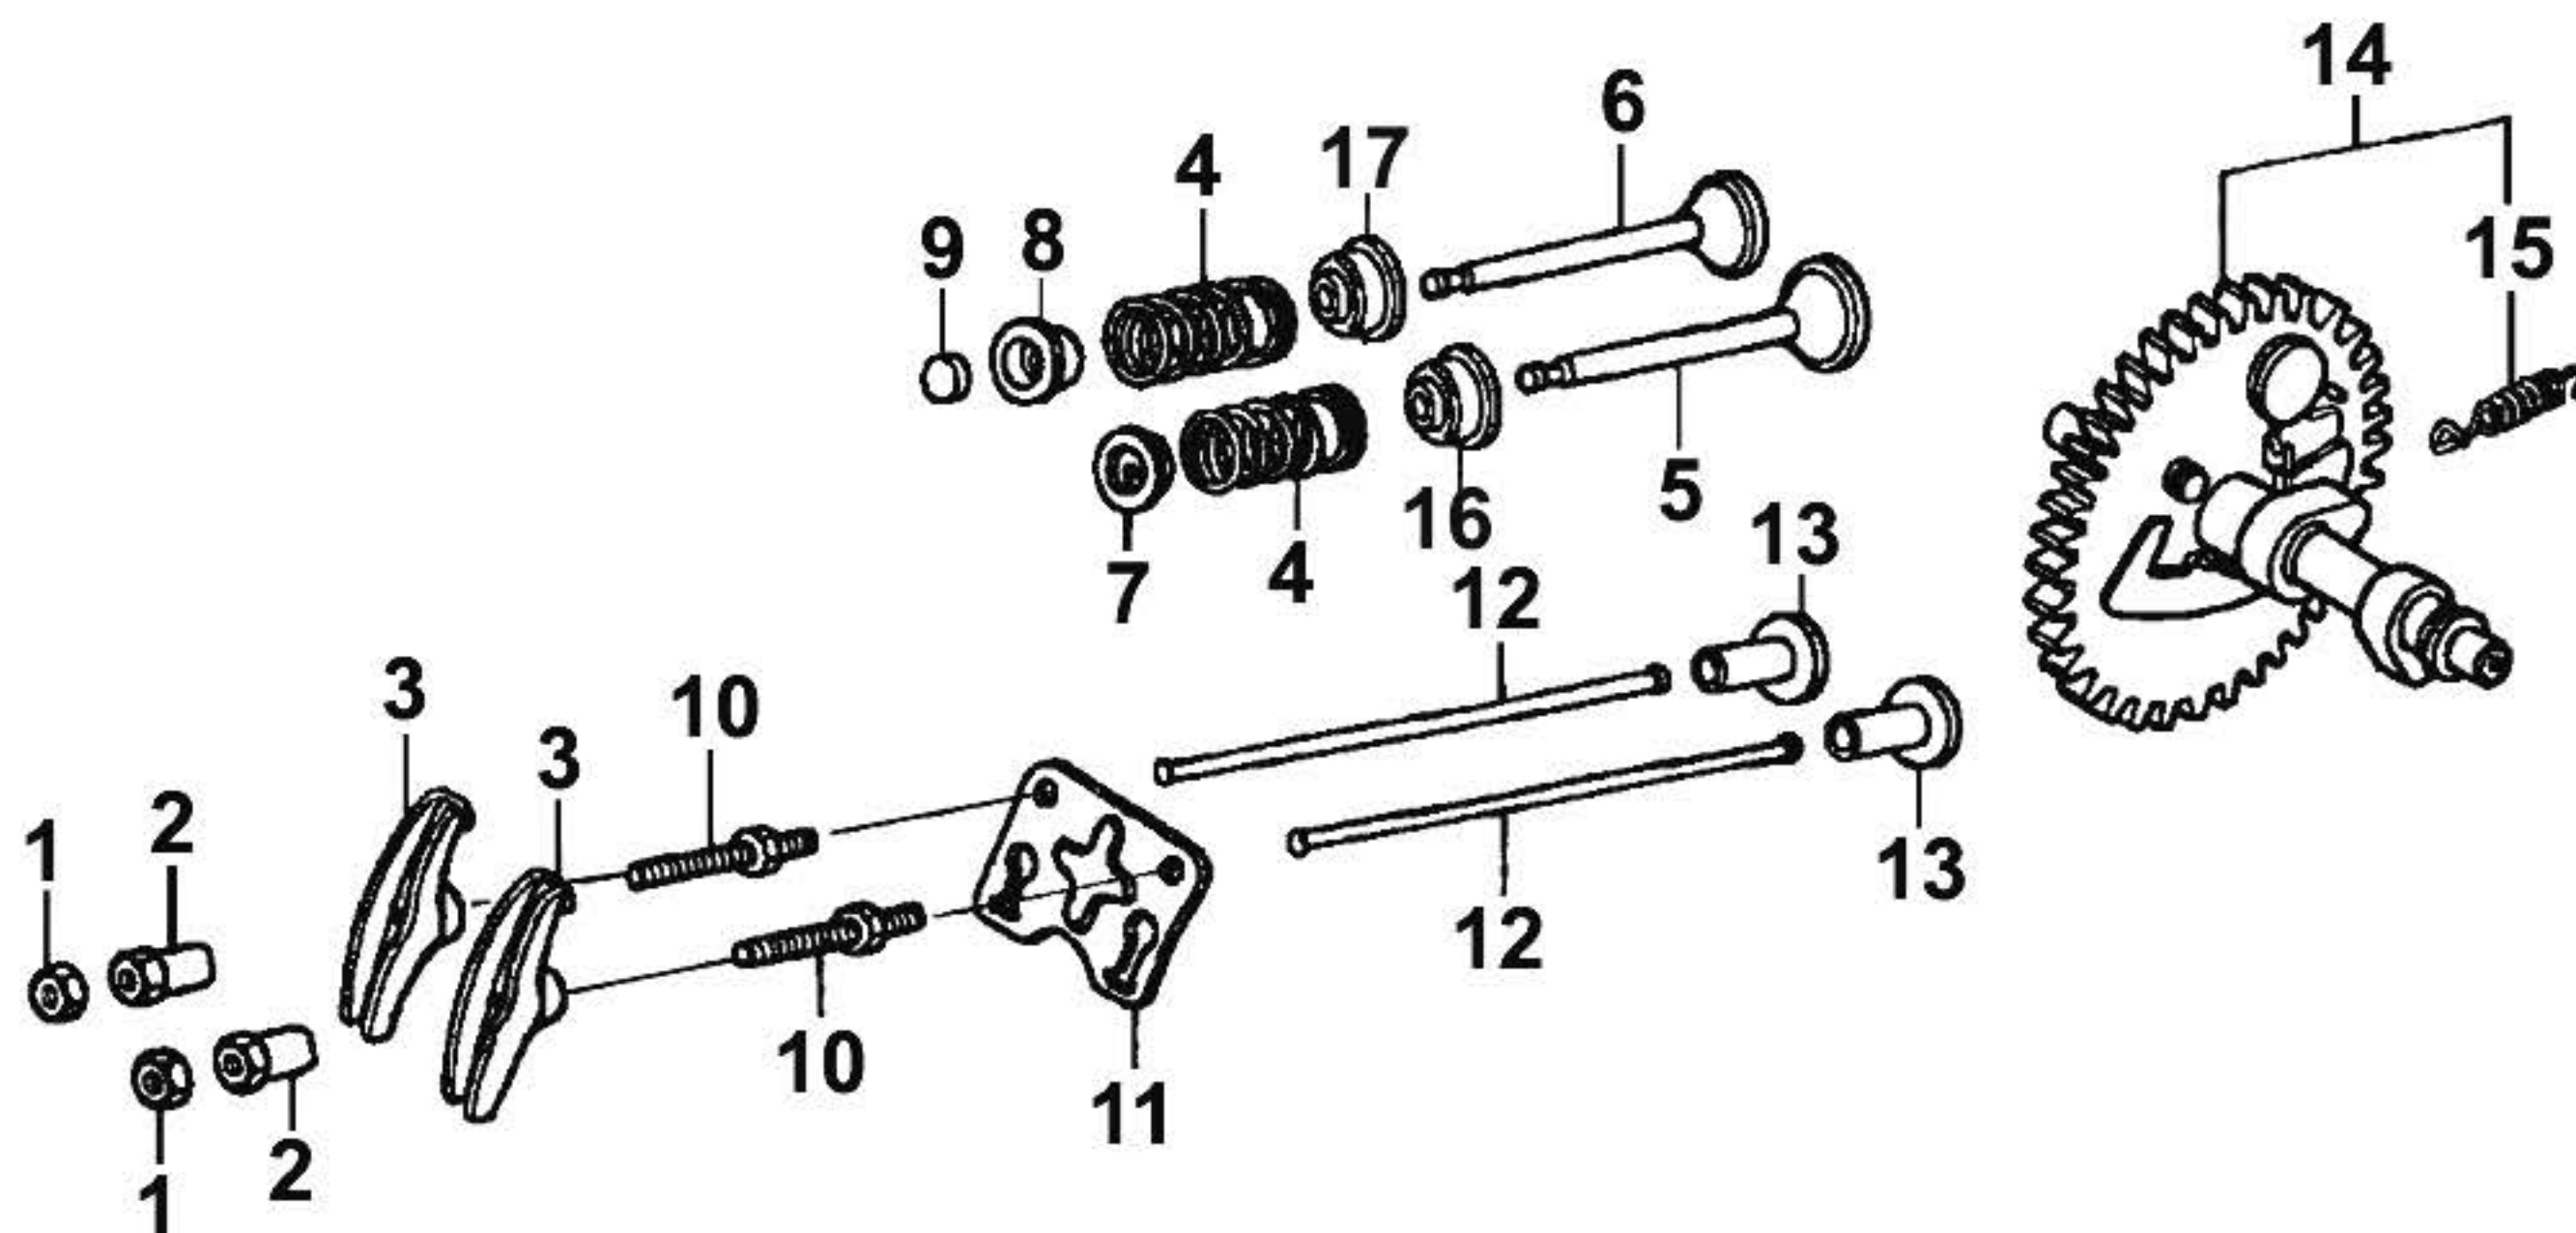

CRANKCASE COVER

CRANKSHAFT PISTON

PT900

CAMSHAFT

CARBURETOR

PT900

RECOIL STARTER

FAN COVER

PT900

CONTROL

FLYWHEEL

PT900

AIR CLEANER

MUFFLER COMP

FUEL TANK

CONTROL PANEL