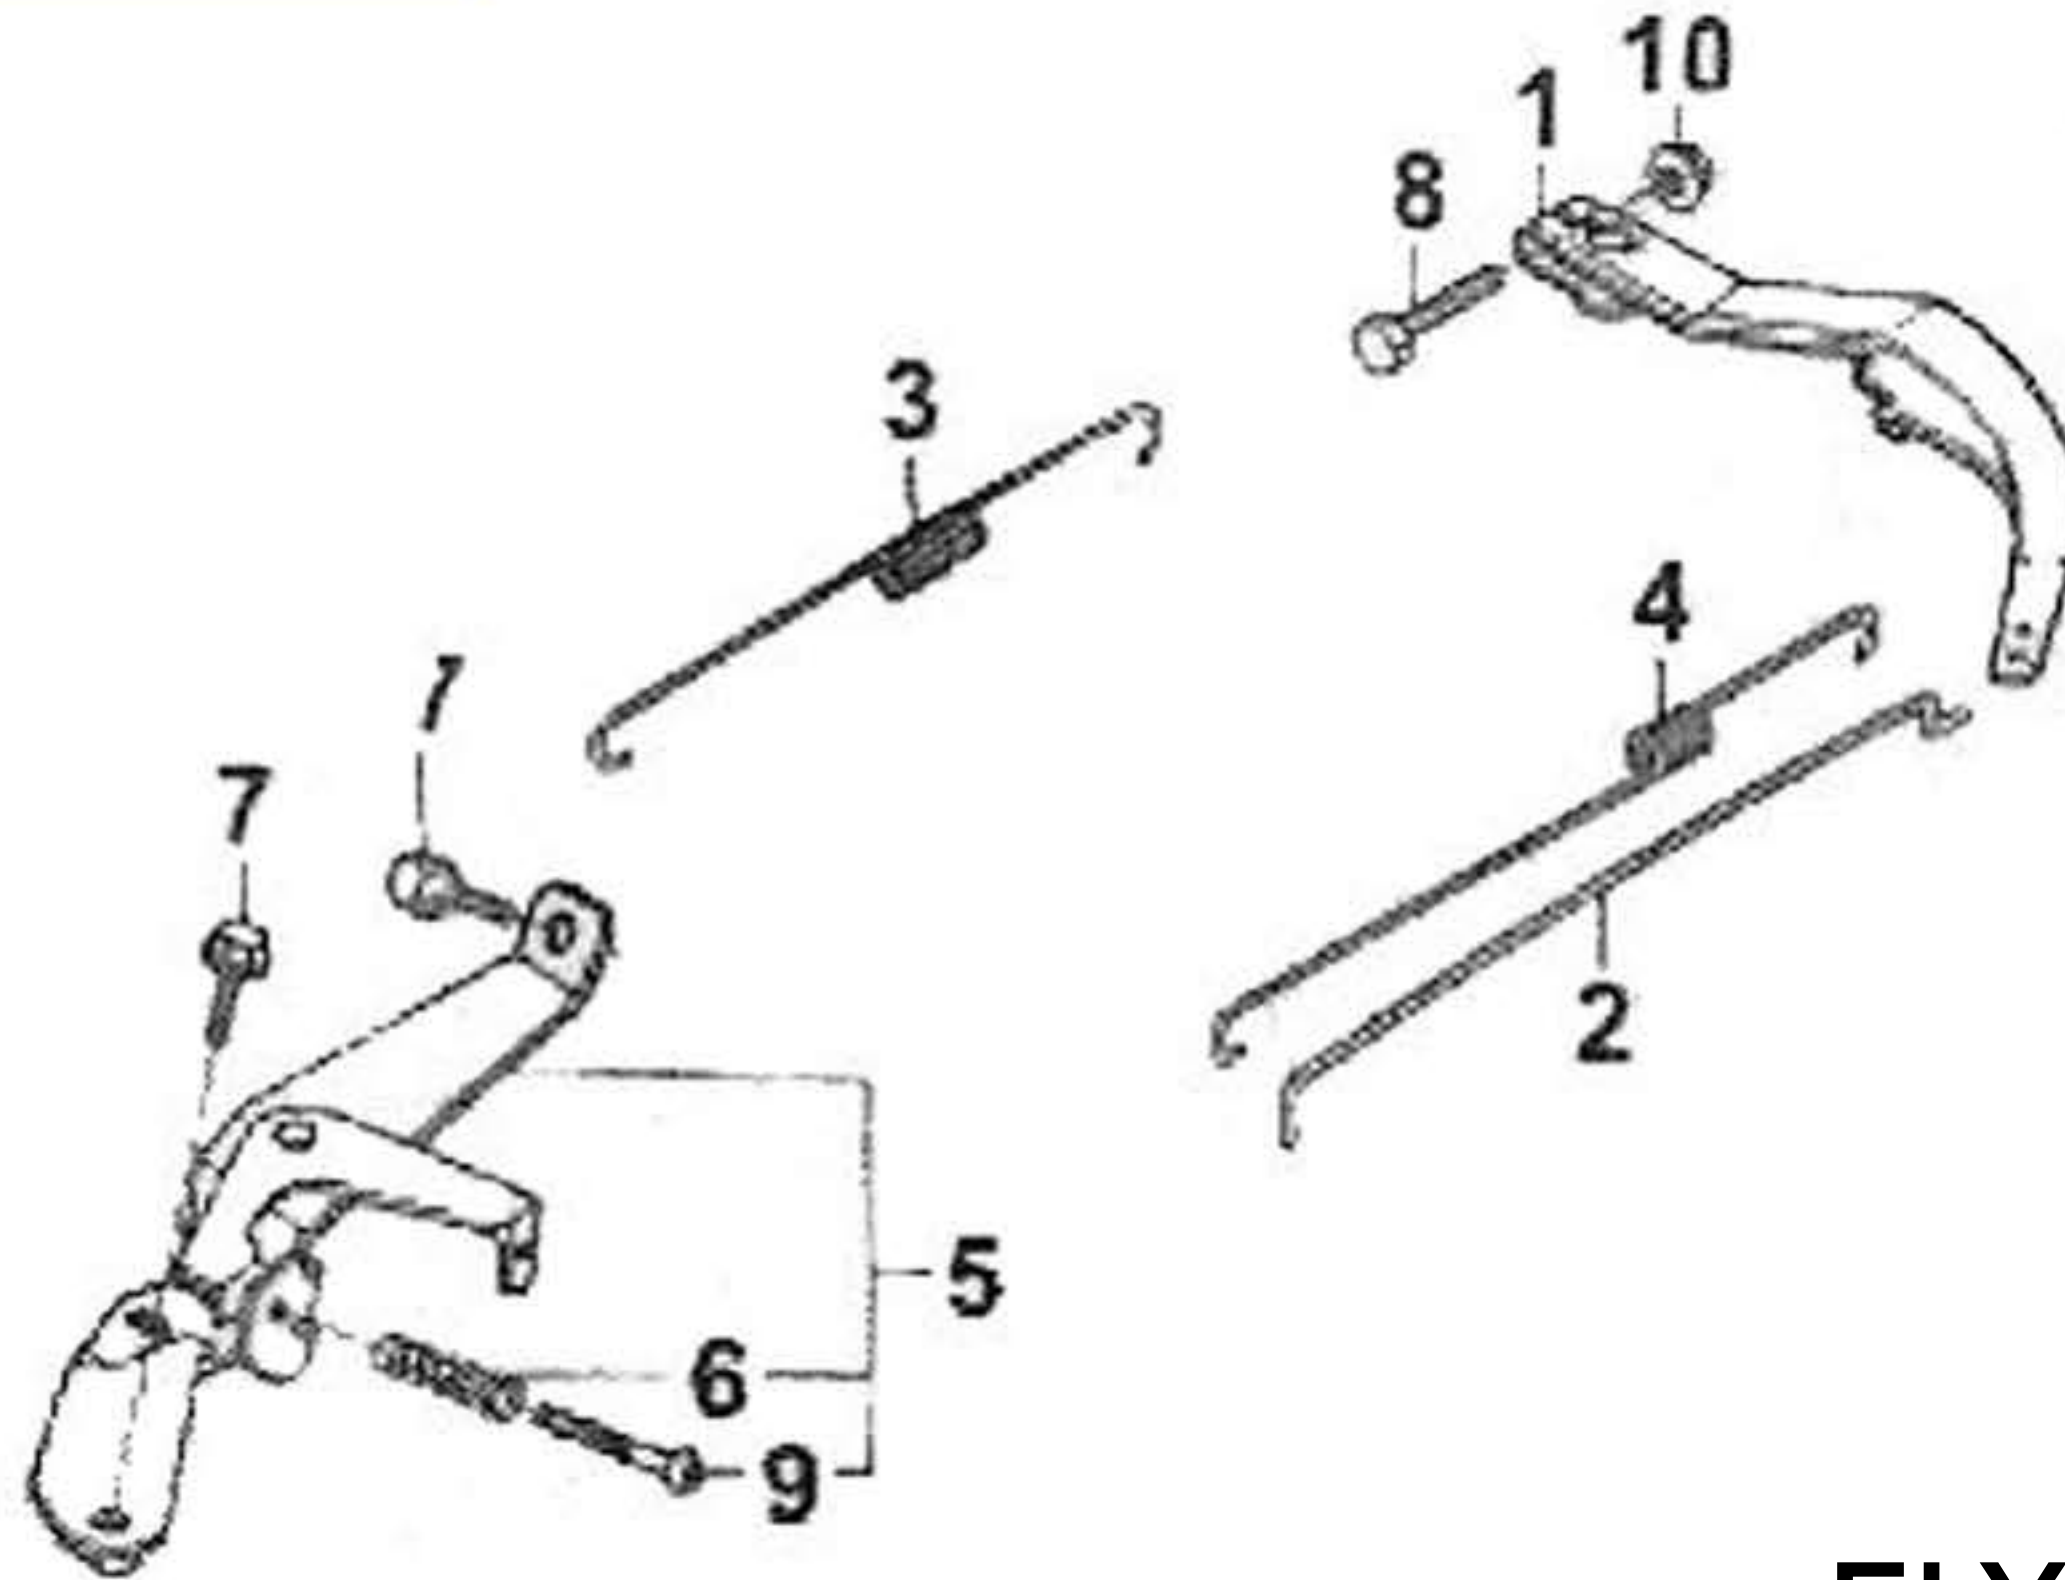

CRANKCASE COVER

CRANKSHAFT PISTON

PT900

CAMSHAFT

CARBURETOR

PT900

RECOIL STARTER

FAN COVER

PT900

CONTROL

FLYWHEEL

PT900

AIR CLEANER

MUFFLER COMP

FUEL TANK

CONTROL PANEL